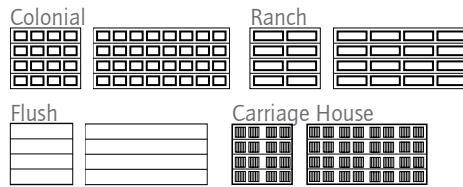

## Panel Options\*

Heights: 6'6" through 10' in 3" increments†

Widths: 6', 8', 9', 10', 12', 15', 16', 18', 20'

\*1-car doors shown in 8'7" configuration

2-car doors shown in 16'7" configuration

†7'3" height not available. Additional heights available. See Commercial BuildMark in Commercial Sectional Products in WebConnect.