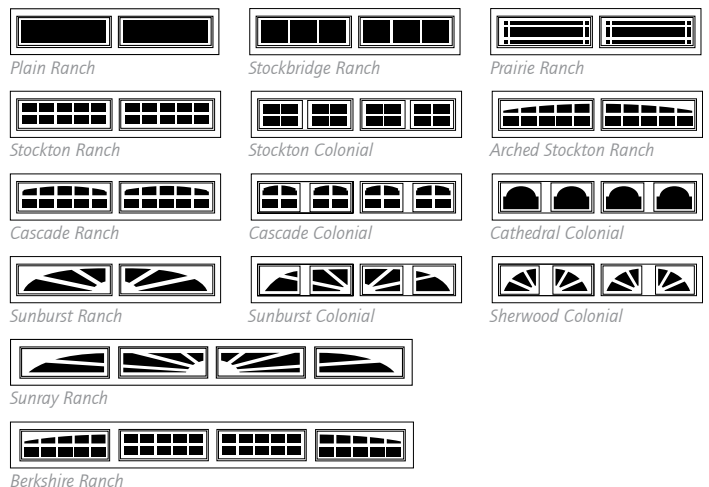

Window Options‡

Snap-In Inserts

Note: Windows are shown in one-car configurations, with the exception of Sunray Ranch and Berkshire Ranch.

‡ Not all window styles are shown. Please consult your Raynor Dealer or see the Raynor Decorative Windows literature for more options.

Exclusively Distributed by:

P.O. Box 448, 1101 East River Rd.
Dixon, IL 61021-0448
1-800-4-RAYNOR (472-9667)