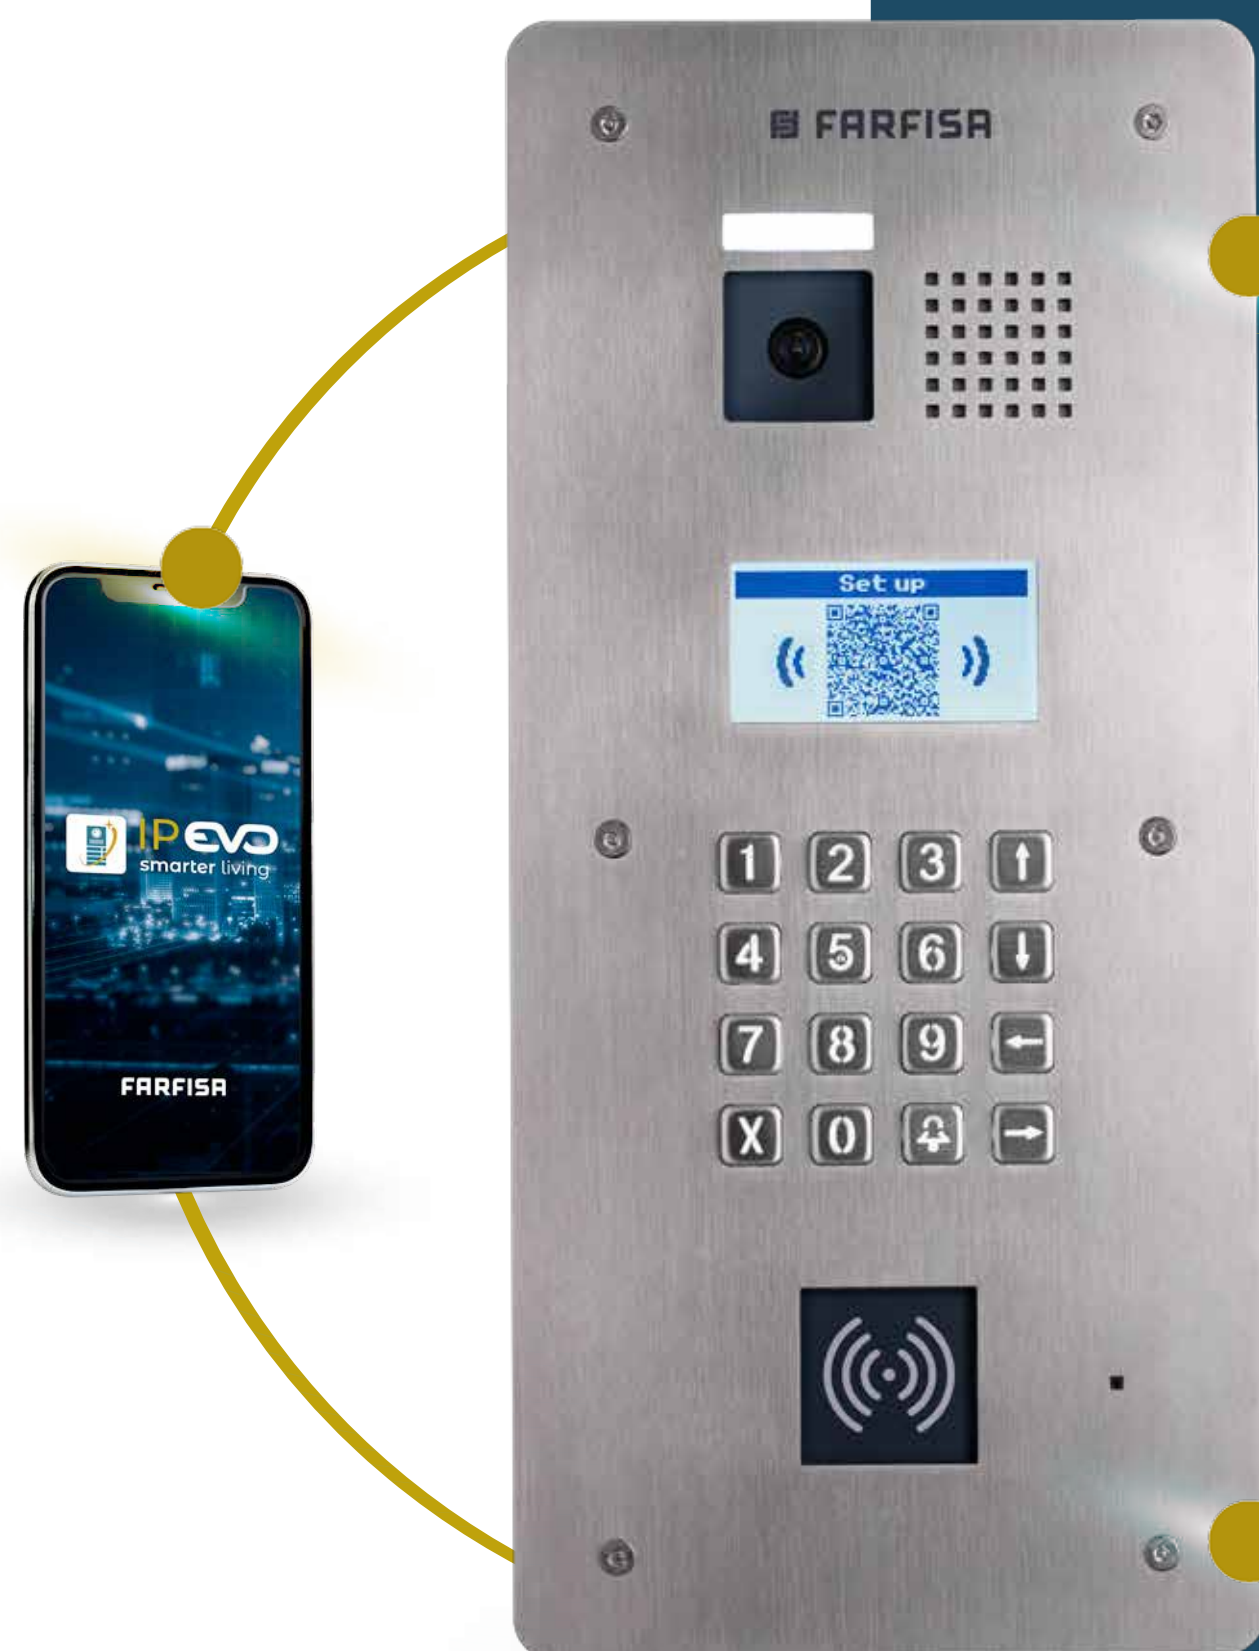

# CONNECTO

MADE IN ITALY

[www.farfisa.com/en/ip-evo.html](http://www.farfisa.com/en/ip-evo.html)

## The **IP video entry door system**: IP signed by **Farfisa**, made in Italy

The brand new **Connecto** entry door panel with **IP EVO** technology is connected with you through **smartphone**, **digital voice assistants** and specific **videointercoms**.

# CONNECTO

-  → **excellent** audio and video
-  → guaranteed **cyber security**
-  → max **privacy**
-  → multi-language **voice prompt**
-  → access through: **PIN, app, QR, RFID**
-  → **scalability**
-  → for **multi-user** complex

### TD1000CN

Dim: cm 37.1 x 17 x 0.2

**Entry door panel Connecto series for IP EVO technology**, 316L stainless steel, 5 Mpx camera, 16 backlit buttons, ready for RFID.